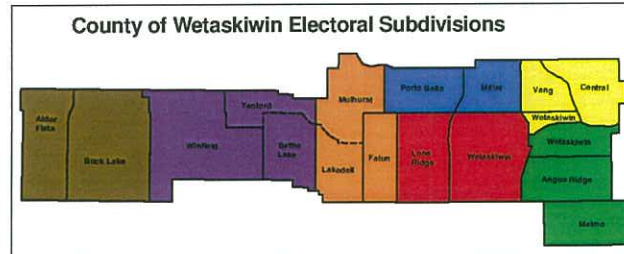

DIVISION 4: Porto Bello & Millet

2013 Electoral Subdivision Map
County of Wetaskiwin No. 10

Millet Polling Station
Millet Agriplex
5290 45 Avenue
Millet, AB

Porto Bello Polling Station
Porto Bello Community Society
262003 TWP RD 474